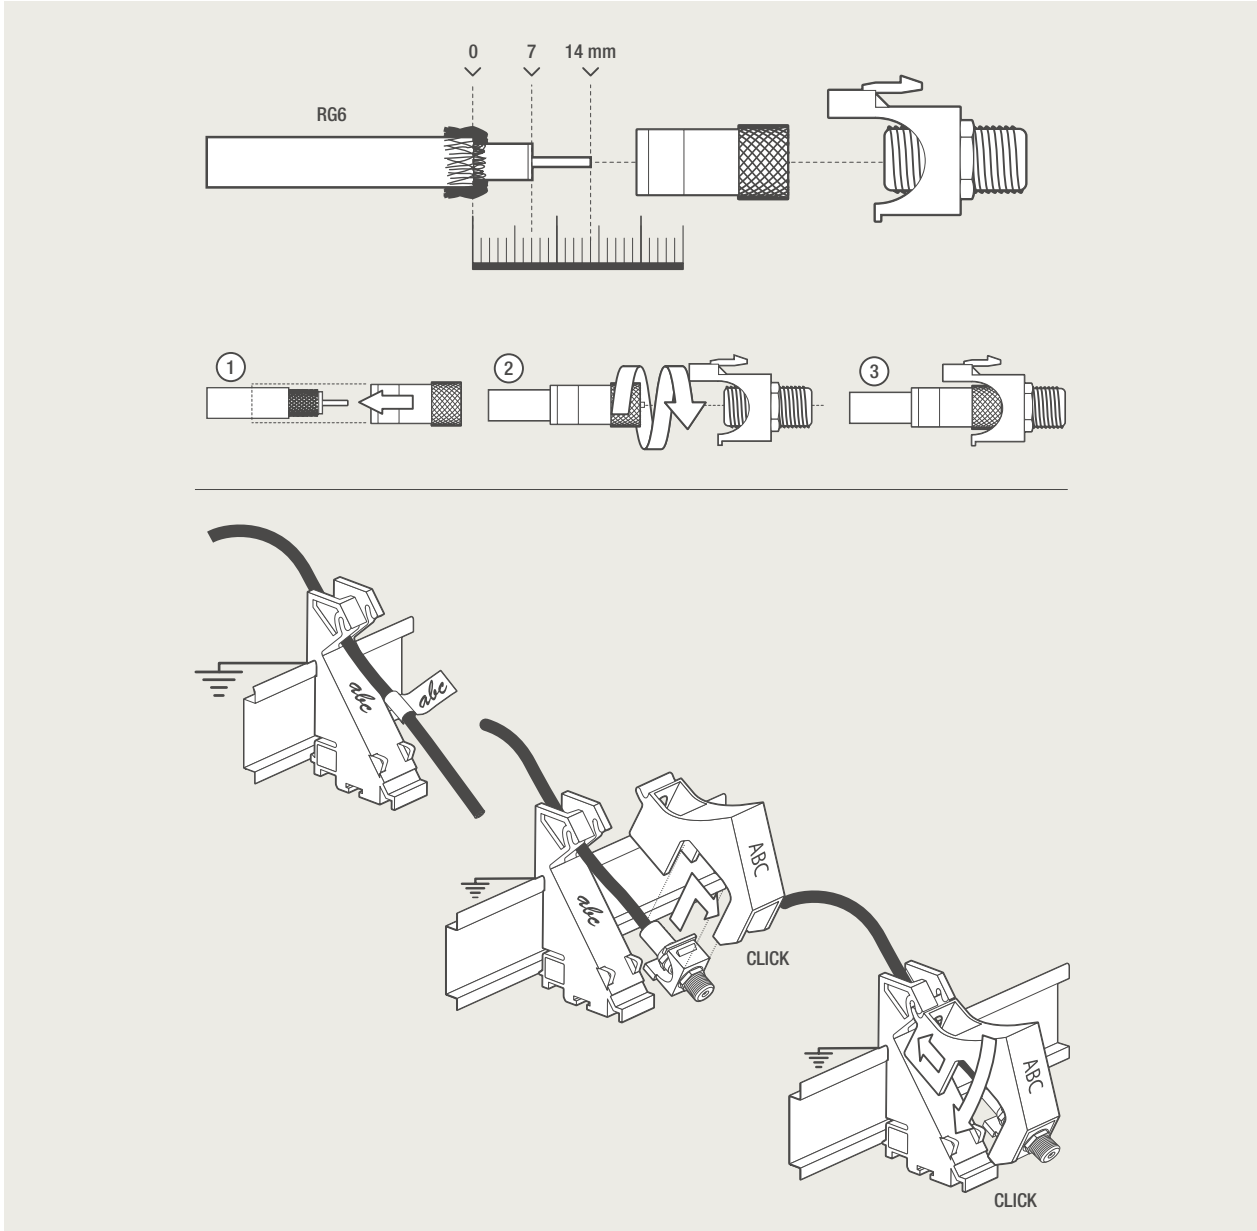

650-16910 Coax F-connector TV + SAT (RG6)